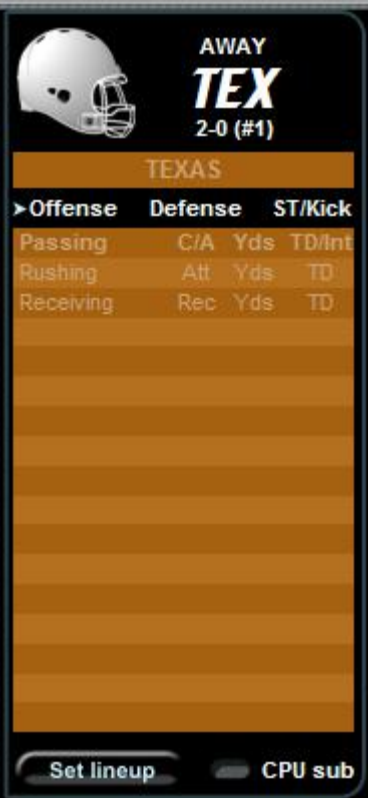

Game Day Screen

GREY DOG SPORTS

AWAY TEX 2-0 (#1)

HOME PAST 1-0 (#17)

TEX 0 PAST 0 | **15:00** | **1st**

Formation & play call

Play-by-play

Team statistics

Plays	0
Yards	0
Rushing	0
Passing	0
TOP	00:00

GREY DOG SPORTS

TEX 23 PAST 25 | **08:35** | **3rd**

1st & 15 on < 40

The Stadium

Lists the score of the home and away team

The quarter and time remaining

Home and Away Time Outs

Displays Down and Distance and marks the Line of Scrimmage and First Down

Home/Away Box

Title Bar

- Displays the team record and rank

Offense – click to display offensive stats

- Lists Passing, Rushing and Receiving Statistics.