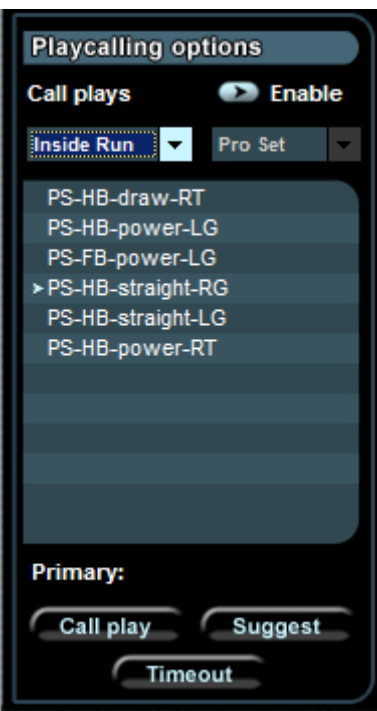

Playcalling options

Call Plays – Click to enable human coaching

Inside Run – Example of play type

- Click drop down to select type of play (Inside Run, Outside Run, Long Pass etc...)

Pro Set – Example of formation

- Click drop down to select formation (Pro Set, Shotgun, Single Back etc...)

Call Play – executes the selected play

Suggest – CPU suggested play

Timeout – Calls a Timeout